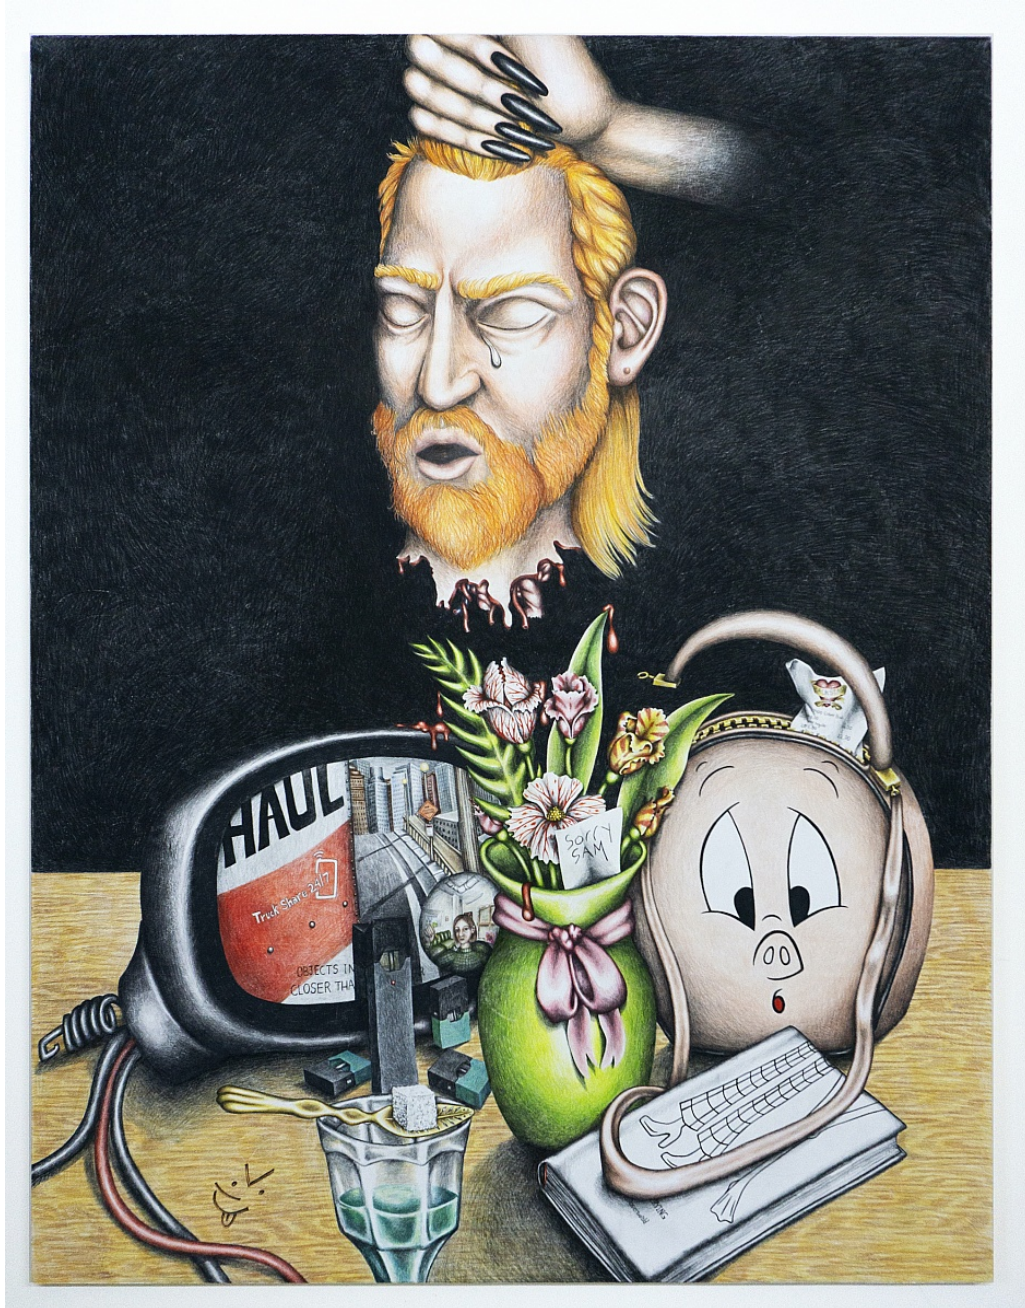

ARSENAL

contemporary art contemporain

NEW YORK | TORONTO | MONTREAL

Samantha Rosenwald

Bad Guy, 2020

Colored pencil on canvas

40h x 40w in

Samantha Rosenwald
Edible Woman, 2020
Colored pencil on canvas
28h x 28w in

Samantha Rosenwald
Menticide of the Female Anatomy, 2021
Colored pencil on canvas
46h x 36w in

ARSENAL

contemporary art contemporain

NEW YORK | TORONTO | MONTREAL

Samantha Rosenwald
Crocodile Tears, 2021
Colored pencil on canvas
78h x 60w in

Samantha Rosenwald
Boiling a Calf in Her Mother's Milk, 2020
Colored pencil on canvas
46h x 36w in

ARSENAL

contemporary art contemporain

NEW YORK | TORONTO | MONTREAL

Samantha Rosenwald
Studio Visit, 2020
Colored pencil on canvas
36h x 40w in